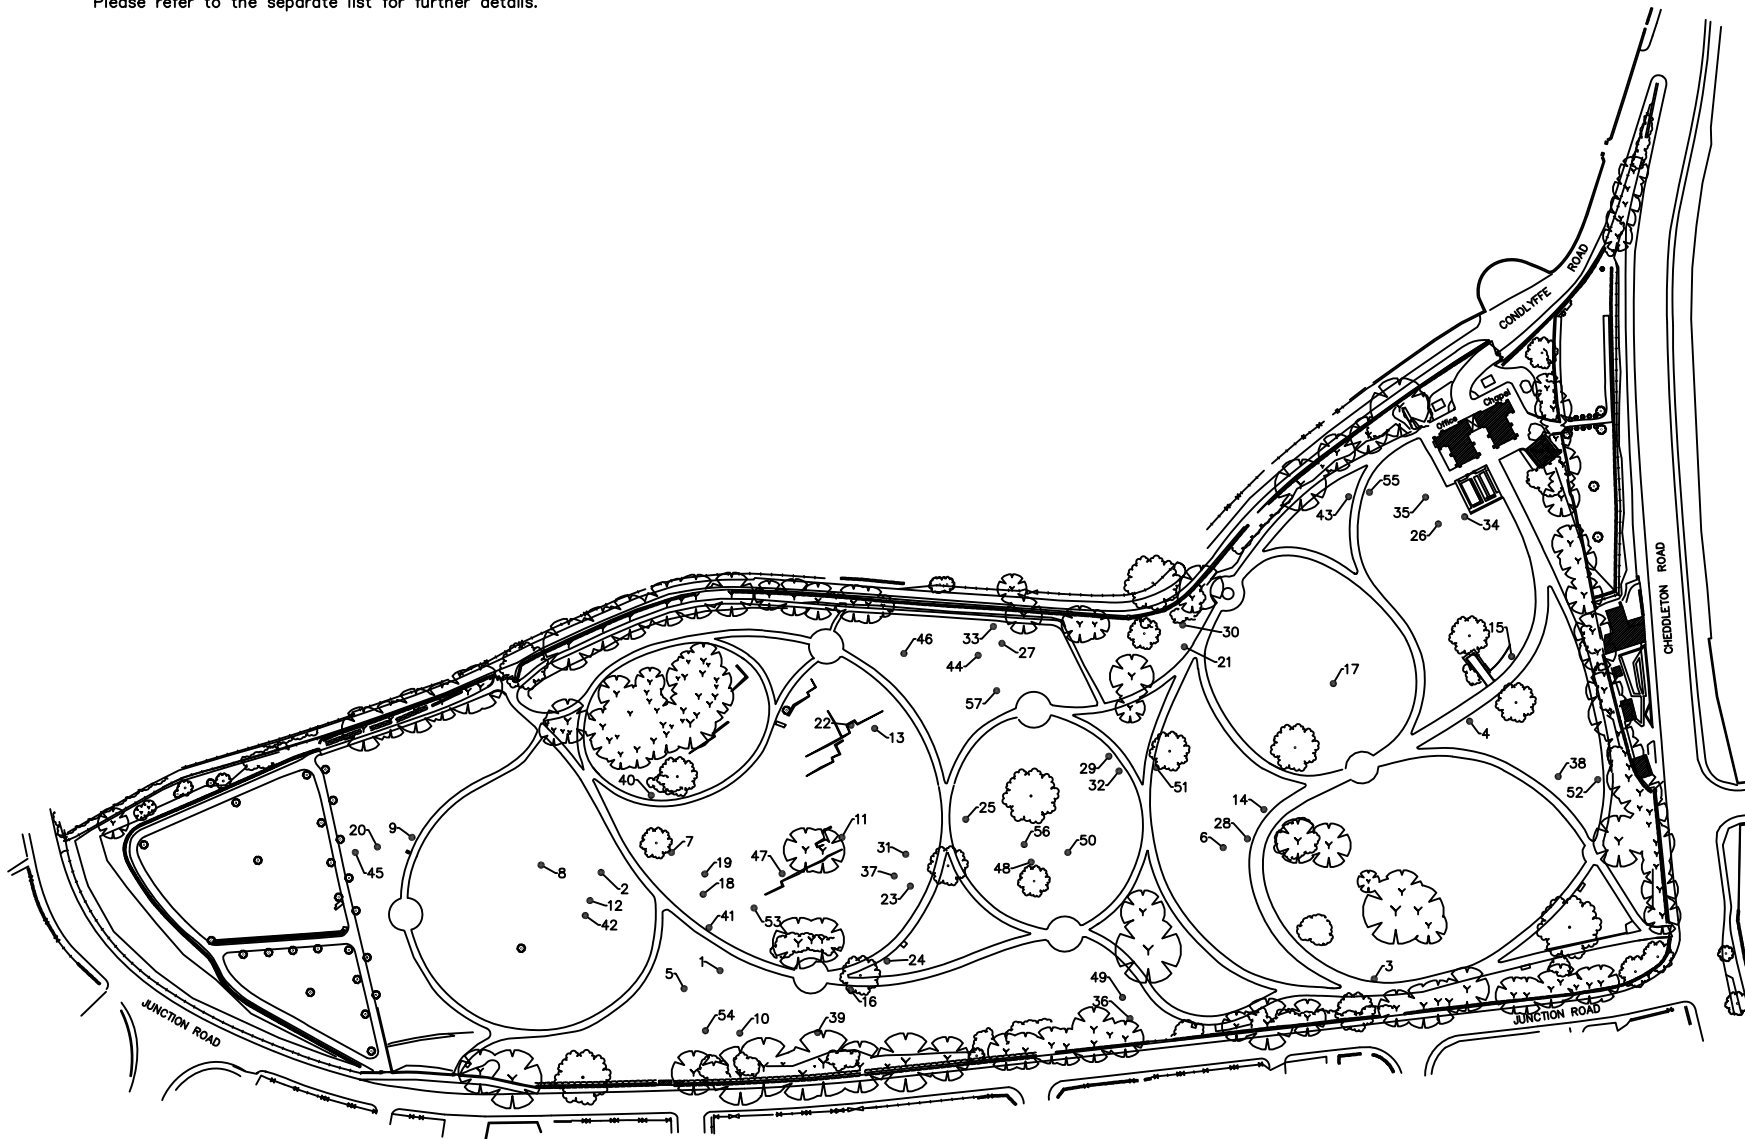

This drawing shows the location of known burials of military personnel in Leek Cemetery from both World Wars. Please refer to the separate list for further details.

**STAFFORDSHIRE**  
**moorlands**  
 DISTRICT COUNCIL

Contract No.	Date	Scale
Surveyed by .....	.....	Not to scale
Designed by SMH 02/10		
Drawn by J.W. 02/10		
Checked by J.W. 02/10		

Drawing No. 1369/9